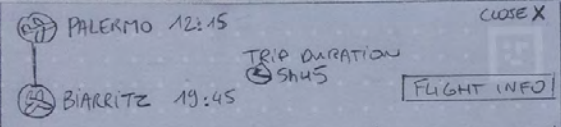

SEARCH -> DEPARTING FLIGHT -> RETURN FLIGHT -> PASSENGER DETAIL -> TRAVEL -> PAYMENT EXTRA

BIARRITZ <-> PALERMO | 14 APR 2023 - 04 MAY 2023 | 2 | MODIFY SEARCH

RETURN FLIGHT (PRICE FOR A PASSENGER)

< FROM €123 03 MAY 2023 | FROM €98 04 MAY 2023 | FROM €111 05 MAY 2023 >

FLIGHT DETAILS

TOTAL PRICE FOR ALL PASSENGERS
€458

DIRECT FLIGHTS (2)

ECONOMY LIGHT	ECONOMY FLEX	ECONOMY PREMIUM
INCLUDED PER PASSENGER	INCLUDED PER PASSENGER	INCLUDED PER PASSENGER
☒ TICKET CHANGE NO	☒ TICKET CHANGE YES	☒ TICKET CHANGE YES
☒ TICKET REFUND NO	☒ TICKET REFUND NO	☒ TICKET REFUND YES
☒ CABIN LUGGAGE YES (MAX 8 kg)	☒ CABIN LUGGAGE YES (MAX 8kg)	☒ CABIN LUGGAGE YES (MAX 8kg)
☒ CHECKED BAG NO	☒ CHECKED BAG YES (MAX 23kg)	☒ CHECKED BAG YES (MAX 30kg)
☒ SEAT SELECTION NO	☒ SEAT SELECTION NO	☒ SEAT SELECTION YES (STANDARD)
€ 98	€123	€ 199
SELECT	SELECT	SELECT

DEPARTING FLIGHT
BYA -> PAL
14 APR 2023
06:30 15:15

DURATION 5h45

STOPS DIRECT

TICKET ECONOMY FLEX

RETURN FLIGHT select flight.